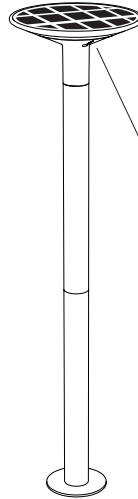

 **KLEWE**
SISTEMASOLARE

KEOPE GROUND

MADE IN CHINA

DESIGNED IN ITALY BY FRANCO PAGLIARINI
WWW.KLEWESOLAR.EU

VERSION 1.0 

1.

2.

3.

4.

5.

6.

7.

8.

9.

10.

11.

> 3s

12.

< 50LUX

4.

5.

6.

7.

	IP65
	10-12h
	23-25h
Watt	3
	4400 mAh
	3.5W 7V
	3000K
CRI	>80