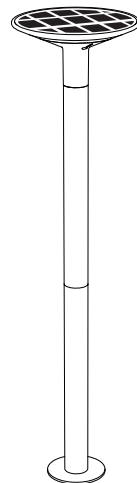

 **KLEWE**
SISTEMASOLARE

KEOPE GROUND

MADE IN CHINA

DESIGNED IN ITALY BY FRANCO PAGLIARINI
WWW.KLEWESOLAR.EU

VERSION 1.0 

1.

2.

3.

4.

5.

6.

7.

8.

9.

10.

11.

> 3s

12.

< 50LUX

4.

5.

6.

7.

	IP65
	10-12h
	23-25h
Watt	3
	4400 mAh
	3.5W 7V
	3000K
CRI	>80